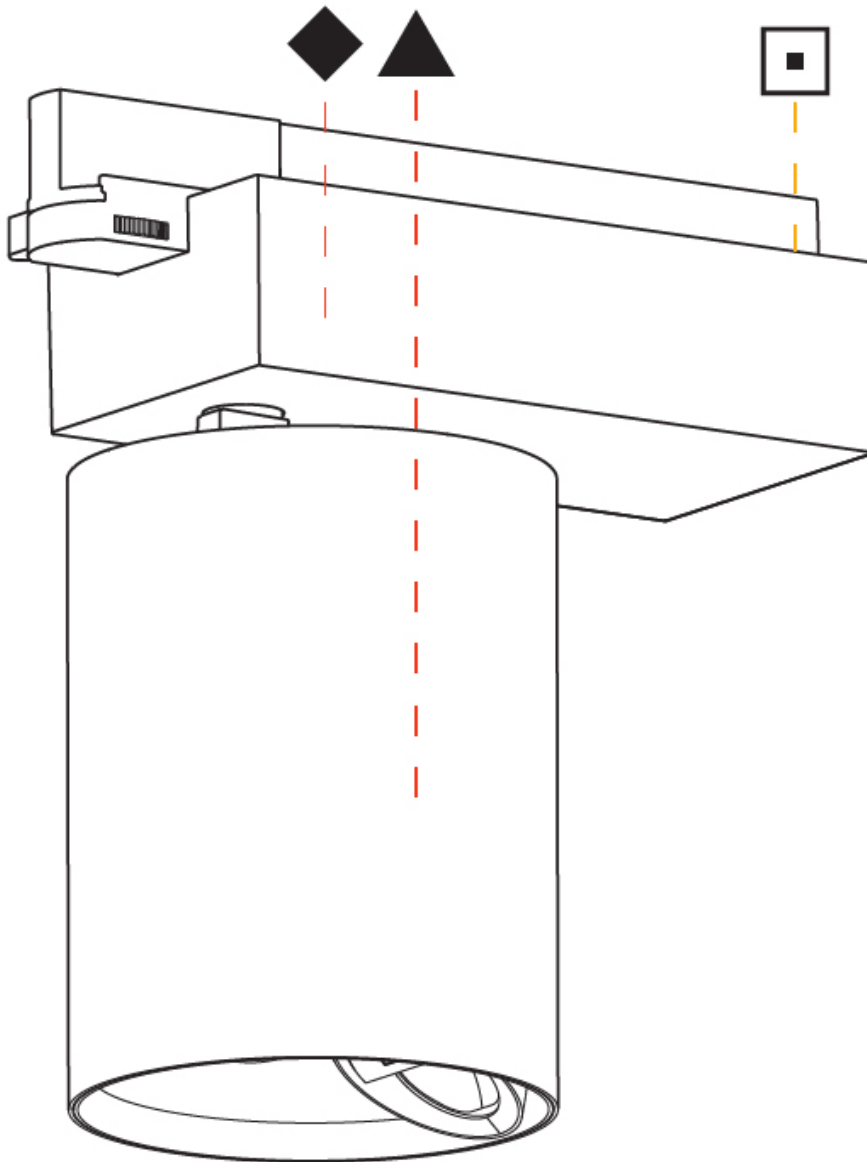

CENTRIQ WALLWASH TRACK

A3T030-

PROJECT _____

TYPE _____

SPECIFIER _____

QUANTITY _____

DATE _____

A