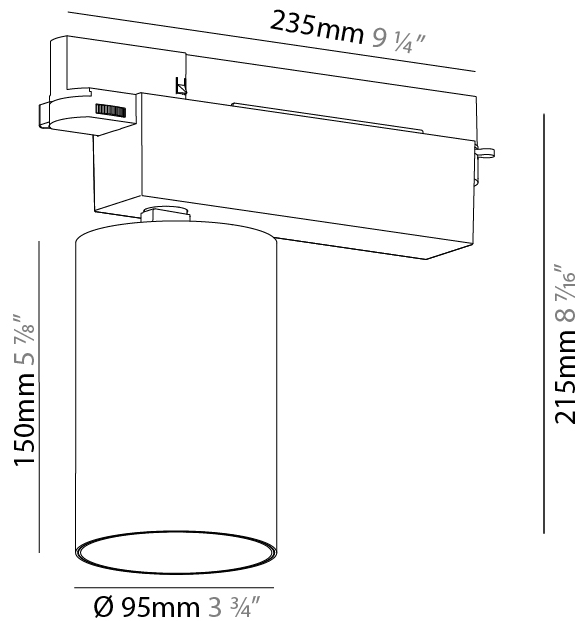

GENERAL

Series: Centriq
 Subseries: Centriq 95
 Brand: Prolicht
 Division: Architectural
 Mounting Type: Track
 Mounting Location: Ceiling
 Subcategory: Spots

PHYSICAL

Shape: Cylinder
 Diameter (mm): 95
 Diameter (in): 3 3/4
 Length (mm): 235
 Length (in): 9 1/4
 Height (mm): 150
 Height (in): 5 7/8
 Light Distribution: Adjustable / Direct
 Weight (kg): 1.495
 Weight (lbs): 3.3
 Fixture Finish: SSR / BKV / CWI / CRY / HAB / UFT / ITA / RUA / FTG / MYG / LOD / PUS / FRO / FUP / KIA / POP / BLS / SPG / MEY / GOH / GUM / CHC / COM / ABZ / JAG / OBR / MOS / ROR
 Fixture Material: Aluminum

OPTICAL

Reflector: 18 / 26 / 40
 Adjustability: Rotational 340°; Tilt 90°
 Upon Request: Special Beam Angles

RATINGS AND CERTIFICATIONS

Certified By: Certified for North American Standards
 IP rating: IP20