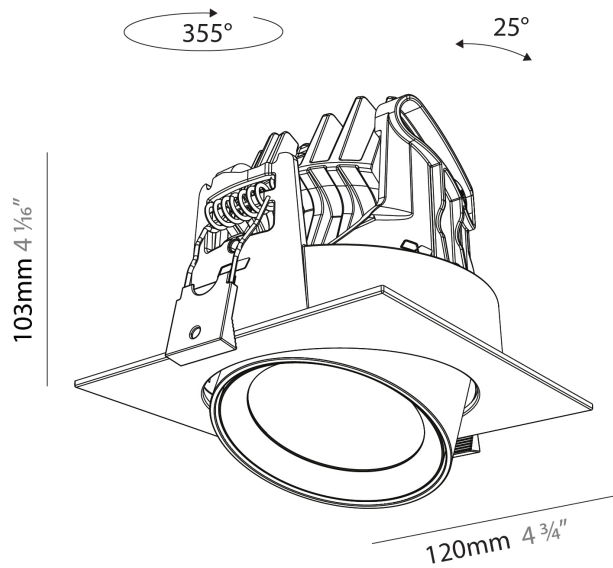

PHYSICAL

Shape: Cylinder
Diameter (mm): 120
Diameter (in): 4 ¾
Length (mm): 120
Length (in): 4 ¾
Height (mm): 105
Height (in): 4 ⅙
Min. Recessing Depth (mm): 120
Min. Recessing Depth (in): 4 ¾
Light Distribution: Adjustable / Direct
Weight (kg): 0.665
Diffuser: Lens Pack - No Lens / Opal / Linear Spread Lens / Honeycomb / Spread Lens
Fixture Finish: SSR / BKV / CWI / CRY / HAB / UFT / ITA / RUA / FTG / MYG / LOD / PUS / FRO / FUP / KIA / POP / BLS / SPG / MEY / GOH / GUM / CHC / COM / ABZ / JAG / OBR / MOS / ROR
Fixture Material: Aluminum
Cut-out Measurements: Dia. 112mm / 4 7/16"

ELECTRICAL

Lamp Type: LED (Zhaga Standard)
Input Wattage (W): 27.3
Total Output Wattage (W): 24.5
Dimming: Tri-Mode (Non-Dimming and Phase Dimming (120Vac only) and 0-10V Dimming)
Driver Included: Yes
Driver Location: Recessed Housing
Driver Type: Constant Current - Universal
Driver Class: Class 2
Input Voltage (V): 120 - 277
Constant Current (MA): 700

LED

Color Temperature (°K): 2700 / 3000 / 3500 / 4000
Max. Delivered Lumen (lm): 2434 / 2534 / 2643 / 2768
Nominal Lumen (lm): 2788 / 2903 / 3027 / 3170
CRI: >90 CRI
Lamp Life (hrs): 50000

OPTICAL

Reflector°: 20 / 32 / 54
Adjustability: Rotational 350° / Tilt 25°

RATINGS AND CERTIFICATIONS

Certified By: CSA Certified to UL and CSA Standards
IP rating: IP20