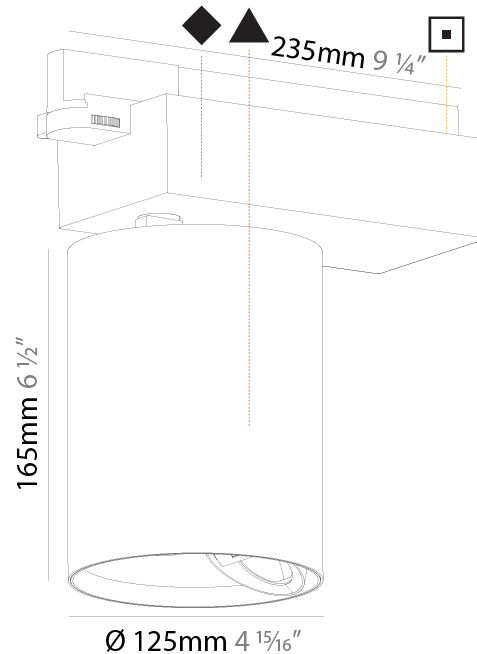

GENERAL

Series: Centriq
Subseries: Centriq Wallwash
Brand: Prolicht
Division: Architectural
Mounting Type: Track
Mounting Location: Ceiling
Subcategory: Spots

PHYSICAL

Shape: Cylinder
Diameter (mm): 125
Diameter (in): 4 15/16
Length (mm): 235
Length (in): 9 1/4
Height (mm): 165
Height (in): 6 1/2
Light Distribution: Adjustable / Asymmetric
Fixture Finish: SSR / BKV / CWI / CRY / HAB / UFT / ITA / RUA / FTG / MYG / LOD / PUS / FRO / FUP / KIA / POP / BLS / SPG / MEY / GOH / GUM / CHC / COM / ABZ / JAG / OBR / MOS / ROR
Fixture Material: Aluminum

ELECTRICAL

Lamp Type: LED (Zhaga Standard)
Input Wattage (W): 37.1
Total Output Wattage (W): 34
Dimming: Tri-Mode (Non-Dimming and Phase Dimming (120Vac only) and 0-10V Dimming)
Driver Included: Yes
Driver Location: Integrated
Driver Type: Constant Current - Universal
Driver Class: Class 2
Input Voltage (V): 120 - 277
Constant Current (MA): 1050

LED

Number of LEDs: 1
Color Temperature (°K): 2700 / 3000 / 3500 / 4000
Max. Delivered Lumen (lm): 2840 / 2950 / 3048 / 3110
CRI: >90 CRI
Efficiency (%): 85
Lamp Life (hrs): 50000

OPTICAL

Reflector: Multi-faceted
Adjustability: Rotational 340°; Tilt 90°

RATINGS AND CERTIFICATIONS

Certified By: Certified for North American Standards
IP rating: IP20