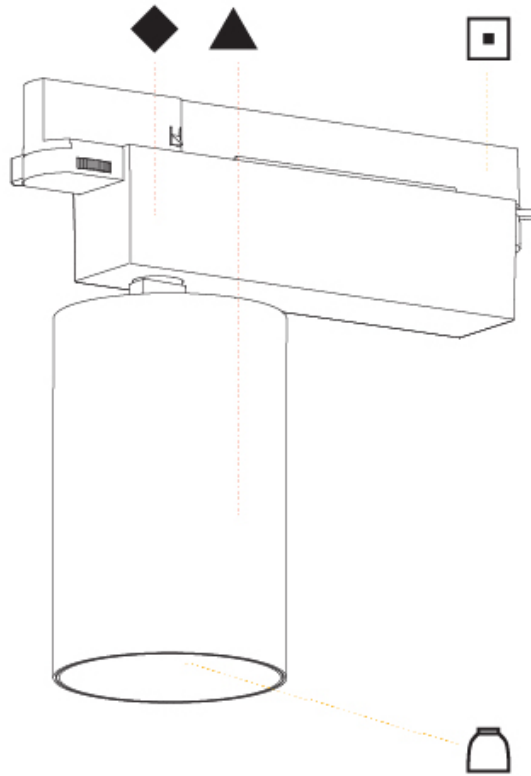

CENTRIQ 95 TRACK

A3T019-

PROJECT
TYPE
SPECIFIER
QUANTITY
DATE

A